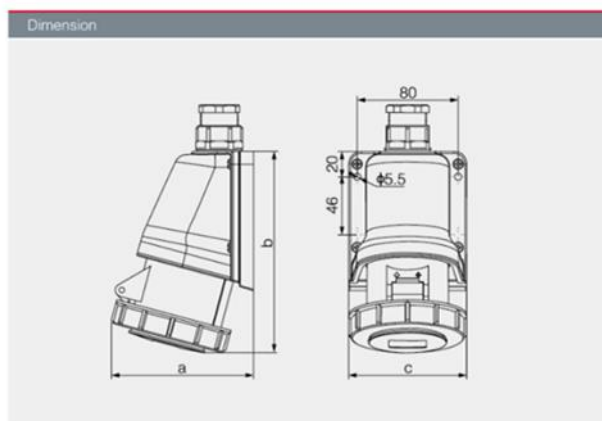

**Product Code**

**VP32515**

**32A 3P +E Angled Wall Socket IP67**

★ Rated current:32A
★ Rated voltage: 380-415V
★ No. of poles:3P +E
★ Protection degree: IP67
★ Housing material: Flame Retardant PA6 RoHS Reach Contact: nickel-plated brass RoHS Reach
★ Standards: IEC60309-1, IEC60309-2
★ Certificates: S,CB,CE,TUV,ISO9001:2008,RoHS,REACH

Current	16A			32A			
	Pole	3	4	5	3	4	5
a		101	104	107	114	114	116
b		150	150	151	162	162	163
c		93.5	93.5	93.5	93.5	93.5	93.5
Cable size(mm <sup>2</sup> )		1.5~4			2.5~10		